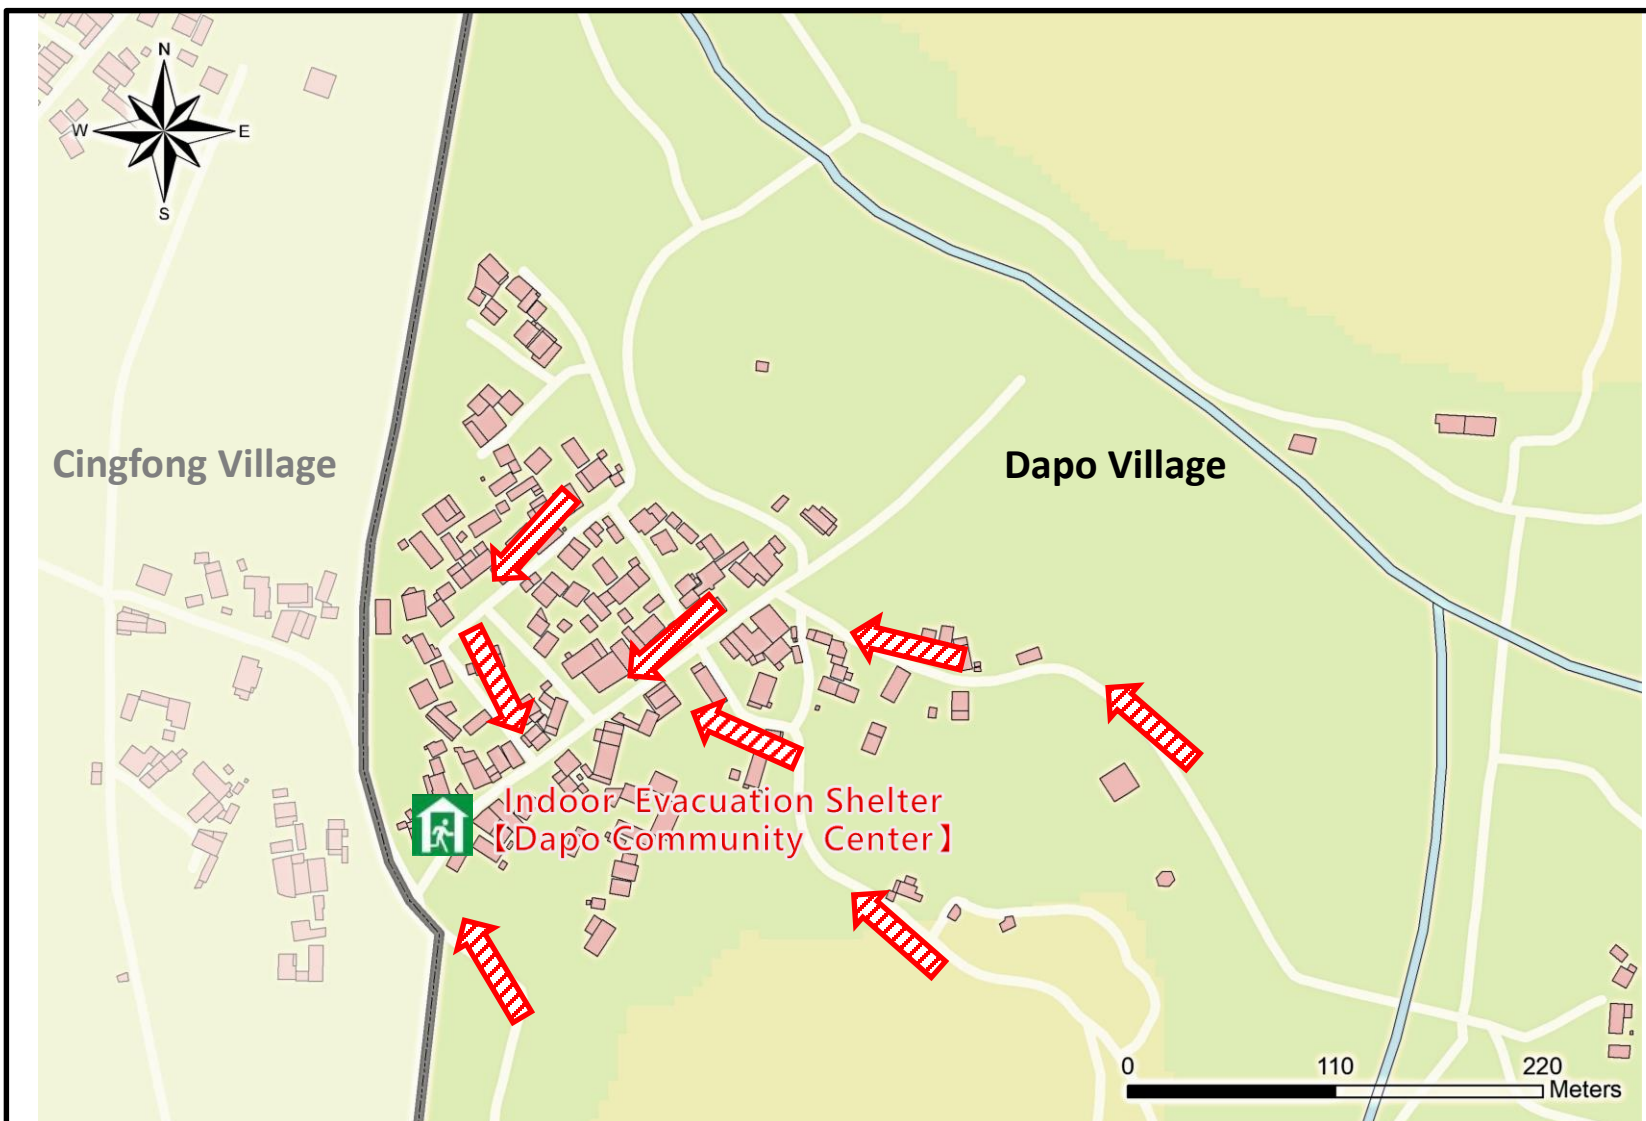

# Taitung County Chishang Township Dapo Village Evacuation Map

NO. 1001406-003

### Administration Zone

Chishang Township  
Dapo Village

### Evacuation Principle

- Floods: Vertical refuge; people live in lowlands go to shelters.
- Earthquake: Take refuge at open spaces or parks.
- Debris : Take refuge at evacuation shelter.

### Evacuation Shelter

**Dapo Community Center**  
Address : No.38-2, Dapo Vil.,  
Chishang Township  
TEL : 089-863430

Made by Chishang Township Office,  
February 2023

Legend	Road	Labelling		Facility		Landmark
	Provincial Highway	Evacuation Route	Shelter for Tsunami	Shelter for Earthquake	Indoor Evacuation Shelter	Medical Facility
		Shelter for Landslide	Debris Flow	Outdoor Evacuation Shelter	Fire Bureau	
				Helipad	Police Office	