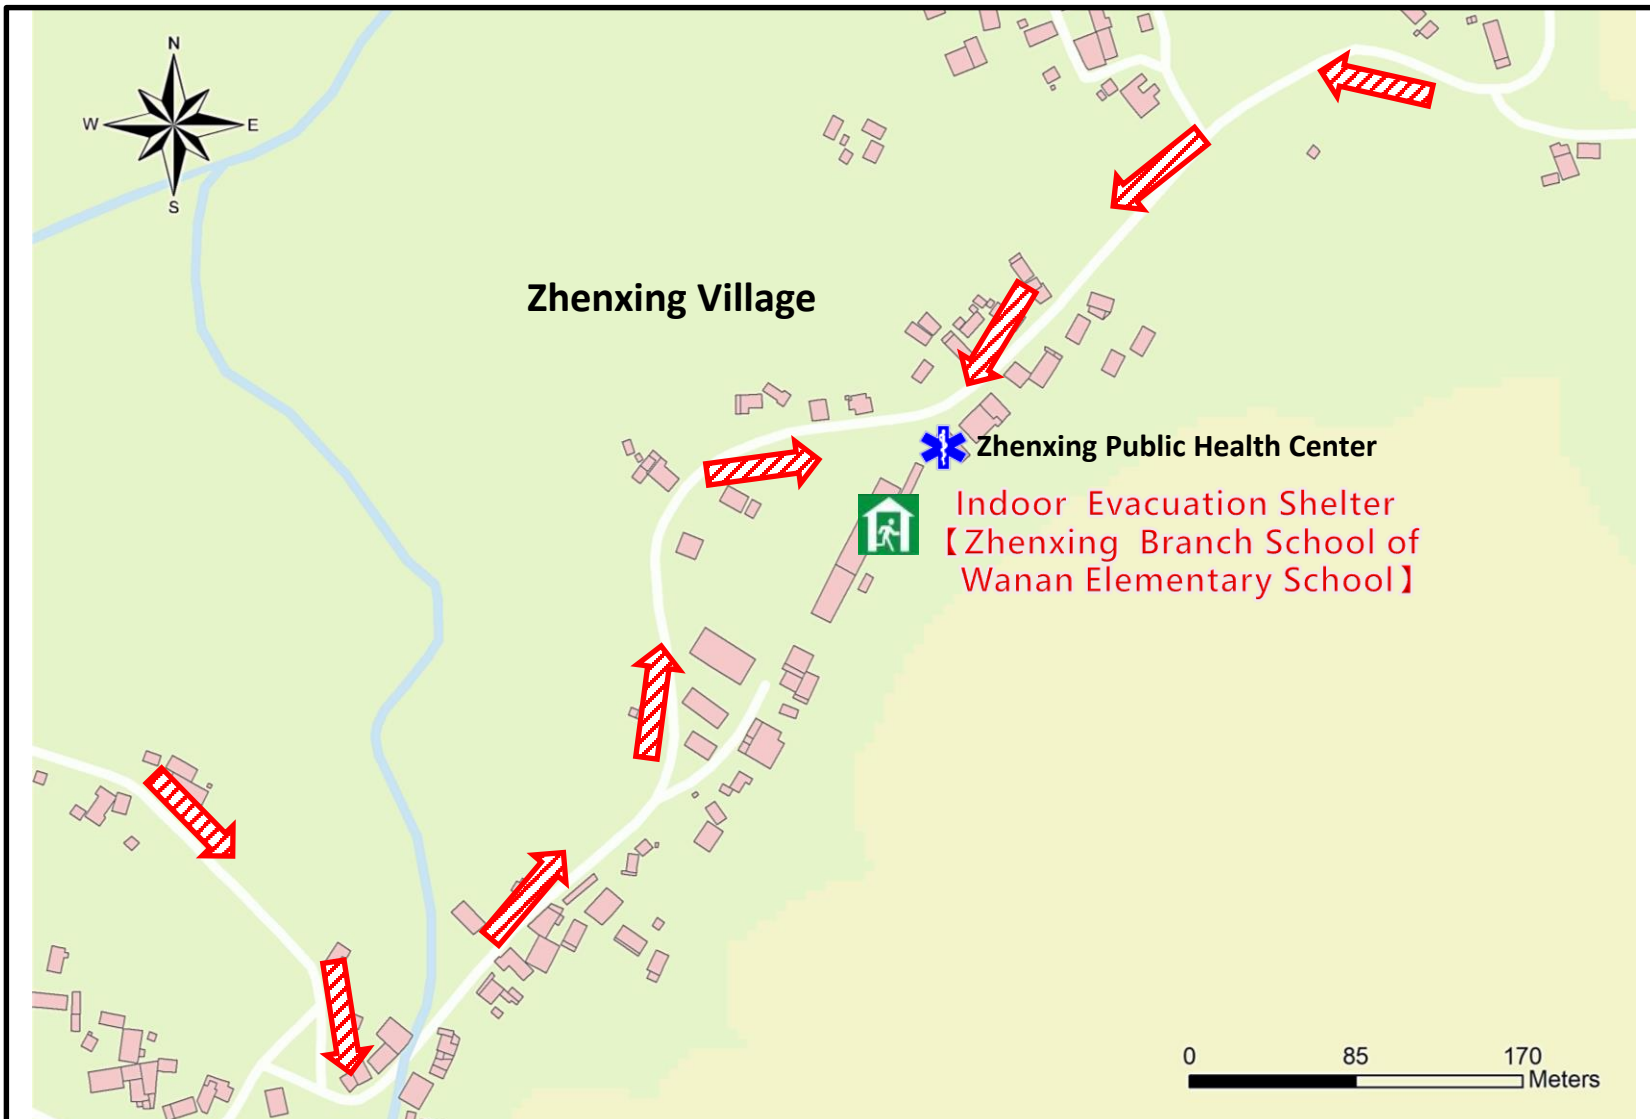

Taitung County Chishang Township Zhenxing Village Evacuation Map

NO. 1001406-010

Disaster Prevention Information

Administration Zone

Emergency Notification

- Chishang Township
Emergency Operation Center,
EOC
TEL : 089-862041
- Police Office
TEL : 110
- Fire Bureau
TEL : 119

- Floods: Vertical refuge; people live in lowlands go to shelters.
- Earthquake: Take refuge at open spaces or parks.
- Debris: Take refuge at evacuation shelter.

Evacuation Shelter

Zhenxing Branch School of Wanan Elementary School
Address : No.36, Neighborhood 6, Zhenxing Vil., Chishang Township
TEL : 089-951068

Made by Chishang Township Office,
February 2023

Legend	Road	Labelling		Facility		Landmark
	Provincial Highway	Evacuation Route	Shelter for Tsunami	Shelter for Earthquake	Indoor Evacuation Shelter	Medical Facility
		Shelter for Landslide	Debris Flow	Outdoor Evacuation Shelter	Fire Bureau	
				Helipad	Police Office	