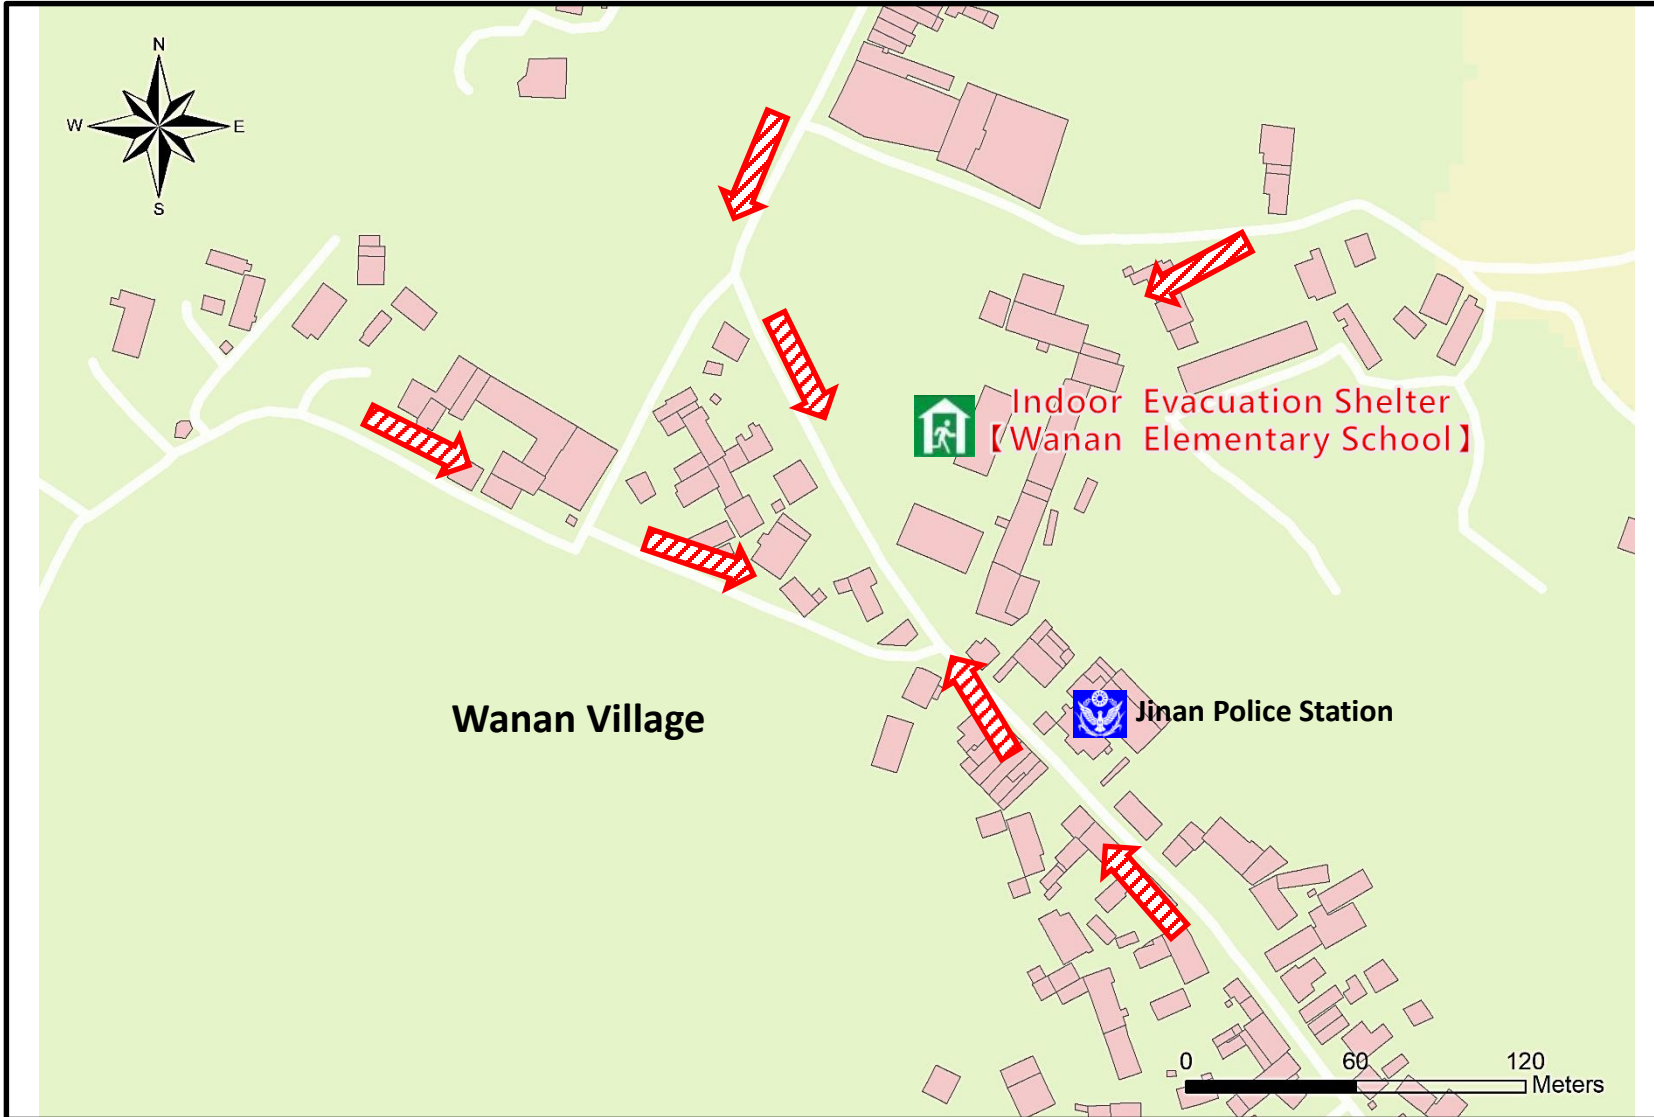

# Taitung County Chishang Township Wanan Village Evacuation Map

NO. 1001406-008

### Evacuation Shelter

**Wanan Elementary School**   
Address : No.5-2, Neighborhood 1,  
Chishang Township  
TEL : 089-862371

Made by Chishang Township Office,  
February 2023

Legend	Road	Labelling		Facility		Landmark
	 Provincial Highway	 Evacuation Route	 Shelter for Tsunami	 Shelter for Earthquake	 Indoor Evacuation Shelter	 Medical Facility
	 Shelter for Landslide	 Debris Flow		 Outdoor Evacuation Shelter	 Fire Bureau	
				 Helipad	 Police Office	