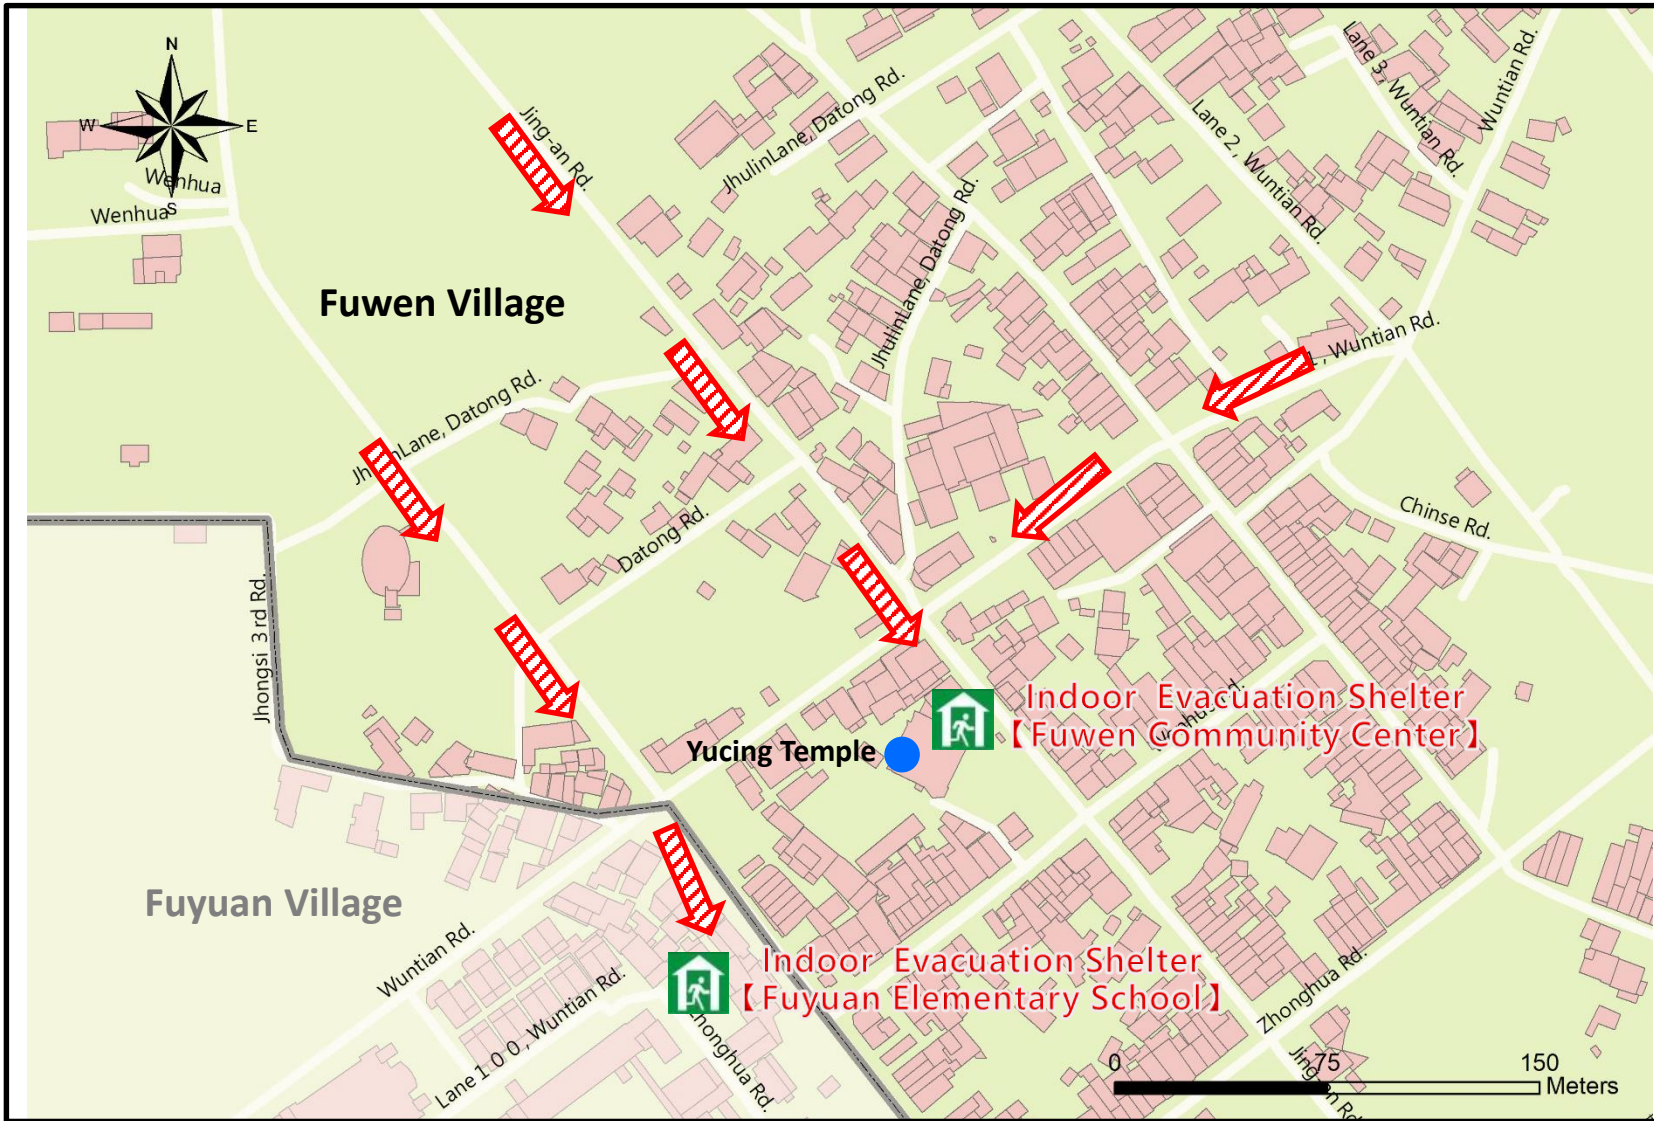

- Floods: Vertical refuge; people live in lowlands go to shelters.
- Earthquake: Take refuge at open spaces or parks.
- Debris: Take refuge at evacuation shelter.

Evacuation Shelter

Fuwen Community Center
Address : No.63, Zhongxi 3rd Rd., Fuwen Vil.,
Chishang Township
TEL : 089-862262

Fuyuan Elementary School
Address : No.17, Zhonghua Rd., Fuyuan Vil.,
Chishang Township
TEL : 089-862017

Made by Chishang Township Office,
February 2023

Legend	Road	Labelling		Facility		Landmark			
		Provincial Highway		Evacuation Route		Indoor Evacuation Shelter		Medical Facility	
			Shelter for Tsunami		Shelter for Earthquake		Fire Bureau		
			Shelter for Landslide		Debris Flow		Helipad		Police Office