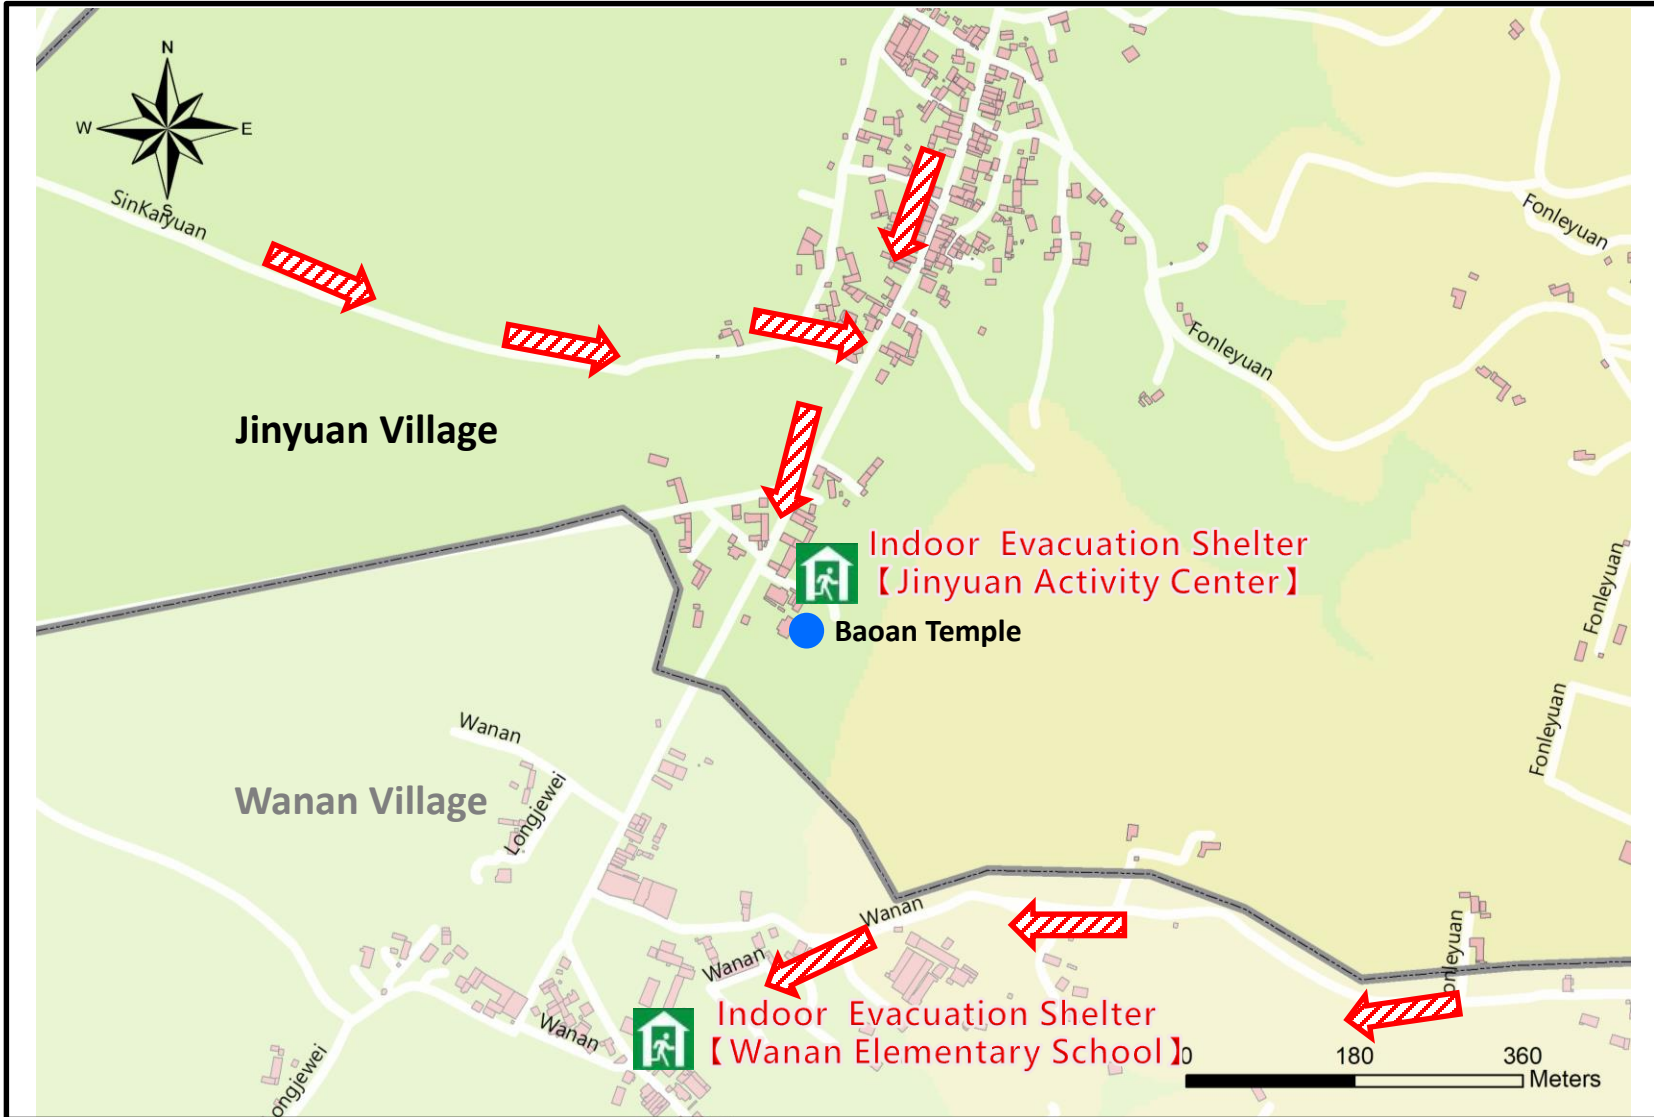

Taitung County Chishang Township Jinyuan Village Evacuation Map

NO. 1001406-006

Disaster Prevention Information

Administration Zone

Chishang Township
Jinyuan Village

Emergency Notification

- Chishang Township
Emergency Operation Center,
EOC
TEL : 089-862041
- Police Office
TEL : 110
- Fire Bureau
TEL : 119

Disaster Prevention Information Website

- National Fire Agency
<http://www.nfa.gov.tw>
- Taitung County Fire Bureau
<http://www.tffd.gov.tw>
- Chishang Township Office
<http://www.chishang.gov.tw>

Evacuation Principle

- Floods: Vertical refuge; people live in lowlands go to shelters.
- Earthquake: Take refuge at open spaces or parks.
- Debris : Take refuge at evacuation shelter.

Evacuation Shelter

Jinyuan Activity Center
Address : No.2, Jinyuan Vil., Chishang Township
TEL : 089-862681

Wanan Elementary School
Address : No.5-2, Neighborhood 1, Wanan Vil., Chishang Township
TEL : 089-862371

Made by Chishang Township Office,
February 2023

Legend	Road	Labelling		Facility		Landmark
	Provincial Highway	Evacuation Route	Shelter for Tsunami	Shelter for Earthquake	Indoor Evacuation Shelter	Medical Facility
		Shelter for Landslide	Debris Flow	Outdoor Evacuation Shelter	Fire Bureau	
				Helipad	Police Office	